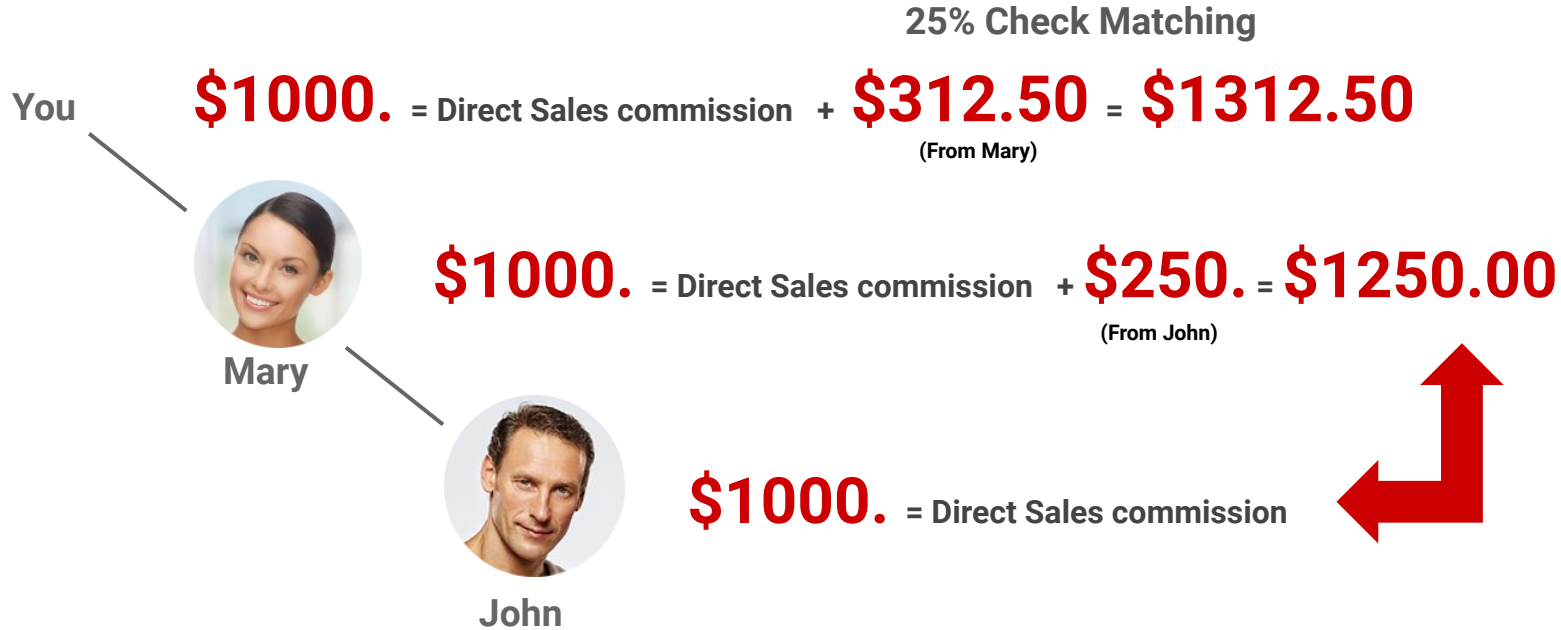

25%**25%****25%****25%****25%**

**Collect a check matching
bonus of 25% on all
membership sales made by
your direct sales.**

Imagine as time goes on and you have a team of 50, 60 or even thousands of direct referrals working for you and earning you a massive income. Those direct referrals will each start power lines that will always feed commissions up to you. There's no limit on width so you can start hundreds or even thousands of commission power lines and will always be paid on unlimited depth. Everyone is paid more, the more success there is.

Let me show you an example of how a power line can work. You refer Mary and Mary refers John and the 3 of you go to work and earn \$1000 dollars in commissions from your direct sales. Mary will get a bonus of \$250 dollars because her direct sale, John earned a \$1000 dollars, so her check becomes \$1250 dollars. It's her \$1000 plus the \$250 dollar bonus she got from John. You will receive a \$312.50 dollar bonus from Mary that will add to your \$1000 dollars for a total of \$1312.50 dollars, but don't forget, Mary will have a lot more direct sales like John, so her checks have the potential to be more and also remember, you will have a lot more people like Mary, so your checks will grow as well. The power of this system is unlike anything offered before.