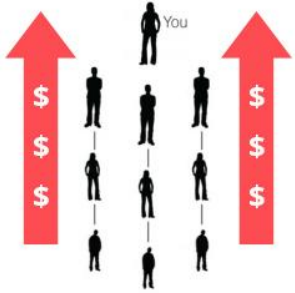

Imagine as time goes on and you have a team of 50, 60 or even thousands of direct referrals working for you and earning you a massive income. Those direct referrals will each start power lines that will always feed commissions up to you. There's no limit on width so you can start hundreds or even thousands of commission power lines and will always be paid on unlimited depth. Everyone is paid more, the more success there is.

Let me show you an example of how a power line can work. You refer Mary and Mary refers John and the 3 of you go to work and earn $1000 dollars in commissions from your direct sales. Mary will get a bonus of $250 dollars because her direct sale, John earned a $1000 dollars, so her check becomes $1250 dollars. It's her $1000 plus the $250 dollar bonus she got from John. You will receive a $312.50 dollar bonus from Mary that will add to your $1000 dollars for a total of $1312.50 dollars, but don't forget, Mary will have a lot more direct sales like John, so her checks have the potential to be more and also remember, you will have a lot more people like Mary, so your checks will grow as well. The power of this system is unlike anything offered before.