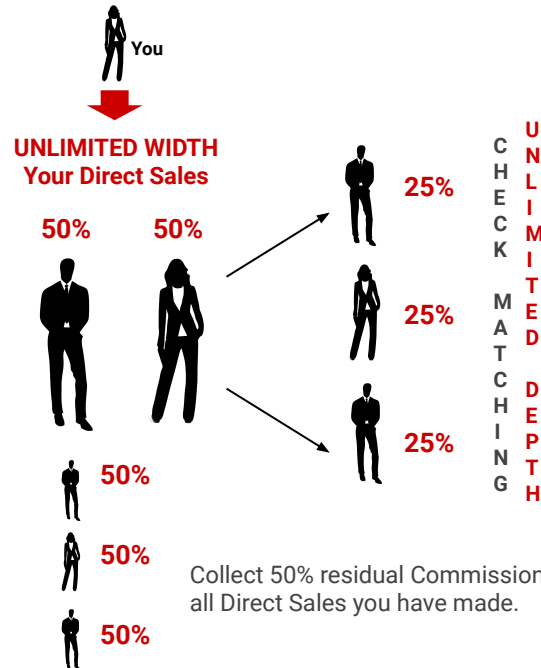

Collect Up to 100% Commissions on Our Digital Product Line

LANDING PAGE BUILDER

NOW

LIVE CONFERENCE ROOM

HD VIDEO SHARING

EMAIL AUTORESPONDER

AUTHORITY WEBSITE BUILDER

Front End: Membership Subscription Commissions Overview

Let me share with you the most lucrative way to make money ever created online! This incredible compensation plan pays up to 100% commissions by offering you **50% commission on all of your direct sales** as well as an additional **25% check matching bonus on the earnings of your direct sales.**

There's no better way to leverage the work of others for your own gain than this system and keep in mind everyone has the same opportunity so there's never anyone left out.

Here's how it works. If you choose to become a reseller for the Now Lifestyle program you will instantly earn 50% of every direct sale you generate. Simple, refer a member and keep 50% of the money. This is a massive incentive to get even the most novice online marketer motivated and moving which is incredibly important to your wealth and here's why. **You will always earn a 25% check matching bonus on all your direct sales earnings.**

25%**25%****25%****25%****25%**

**Collect a check matching
bonus of 25% on all
membership sales made by
your direct sales.**

Imagine as time goes on and you have a team of 50, 60 or even thousands of direct referrals working for you and earning you a massive income. Those direct referrals will each start power lines that will always feed commissions up to you. There's no limit on width so you can start hundreds or even thousands of commission power lines and will always be paid on unlimited depth. Everyone is paid more, the more success there is.